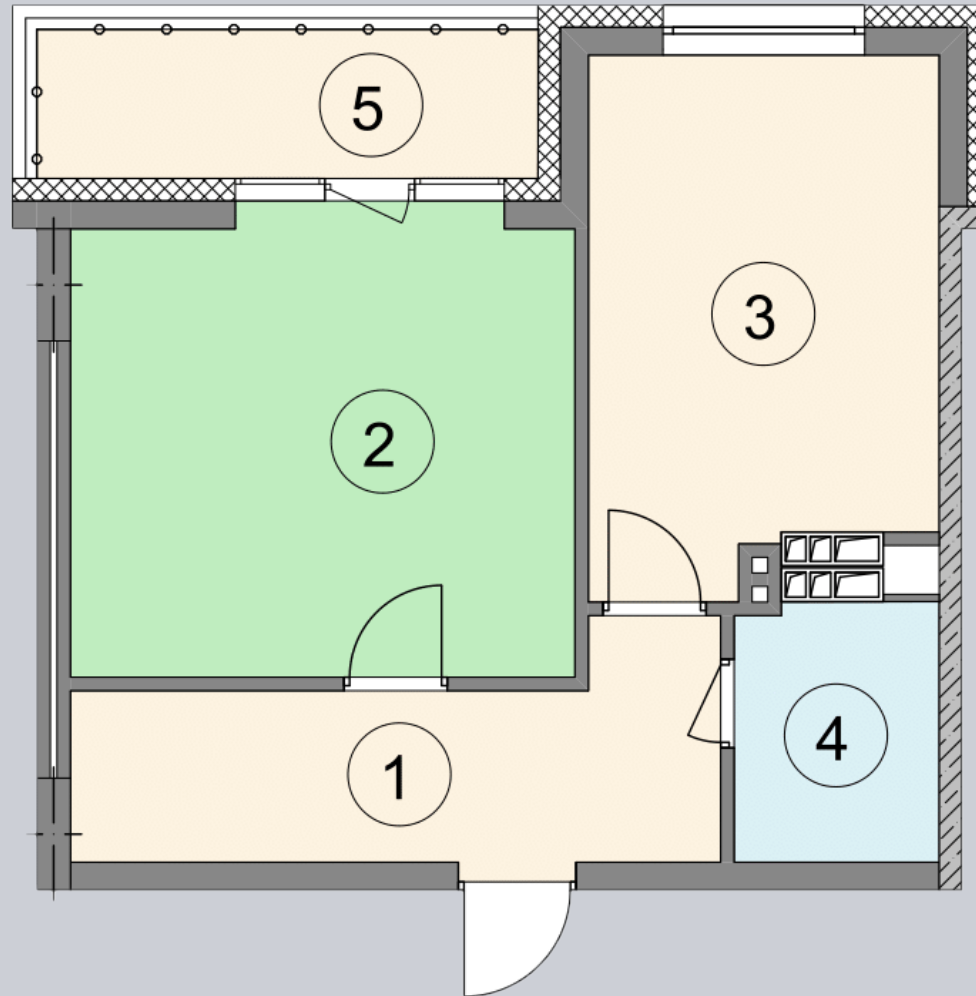

☎ 044-492-05-05

✉ sales@stsophia.ua

1
house

7
section

G21
flat

2
floor

48.72 м²
space

7
section

☎ 044-492-05-05

✉ sales@stsophia.ua

1
house

7
section

G21
flat

SQUARE METERS m^2

Кухня: $14.15 m^2$

: $1.79 m^2$

: $18.72 m^2$

: $9.85 m^2$

All space: $48.72 m^2$

Living space: $18.72 m^2$